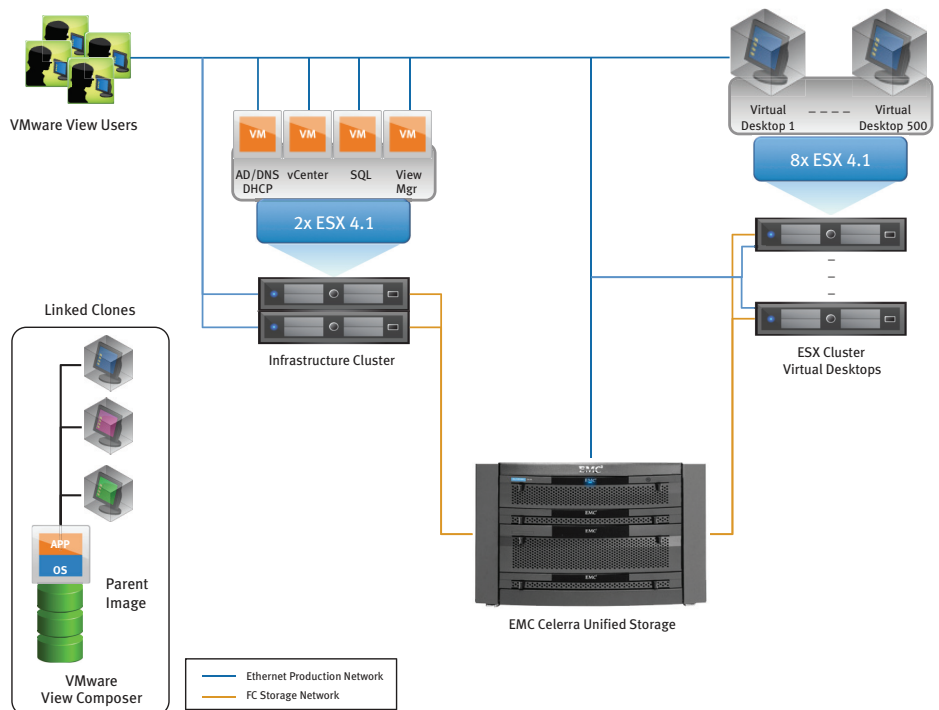

New in VMware View 4.5:

- Full Microsoft® Windows® 7 support
- A new administrative console with support for role-based authentication, a dashboard, and troubleshooting capabilities
- Application assignment for assigning ThinApp applications to VMware View desktops or pools
- Tiered-storage support in View Composer for increased storage flexibility and reduced storage costs
- Local mode, which enables you to download virtual desktops onto physical PCs or laptops and execute locally; security policies remain intact and only changes are checked back into the data center
- Kiosk mode which enables multiple users to share a published virtual desktop from a kiosk

TAKE THE NEXT STEP

To learn how EMC products, services, and solutions can help solve your business and IT challenges, contact your local representative or authorized reseller—or visit us at www.EMC.com.

- VMware View 4.5 modernizes the desktop experience to deliver private cloud capabilities to users for a consistent experience across your global enterprise.
- VMware View Composer creates a master desktop image to deploy across the environment to ensure consistency across the infrastructure and simplify management with ease of patching, updates, and deployment.
- VMware vSphere™ 4.1 is the leading virtualization platform, enabling you to maximize your server resources while increasing flexibility and agility.

EMC Infrastructure for Virtual Desktop-Enabled by VMware View 4.5 reduces storage requirements leveraging VMware View Composer linked-clone technology and advanced storage technologies from EMC.

ABOUT EMC PROVEN SOLUTIONS

EMC Proven™ Solutions provides rigorously tested reference architectures to help customers accelerate their journey to the private cloud. We leverage strategic relationships with Cisco, Microsoft, Oracle, SAP, VMware, and leading industry-specific application providers to develop solutions and best practices for real customer scenarios. Our application experts can help you optimize application performance and availability and to simplify management of your data center environment. Whether you are just considering virtualization or are well on your way to a fully-virtualized environment, EMC Proven Solutions can help you lower the risk of deploying new technologies and ensure predictable, reliable outcomes.

EMC², EMC, EMC Proven, Celerra, and where information lives are registered trademarks or trademarks of EMC Corporation in the United States and other countries. VMware, VMware Composer, VMware View, vSphere, All other trademarks used herein are the property of their respective owners. © Copyright 2010 EMC Corporation. All rights reserved. Published in the USA. 08/10 Solution Overview H7383